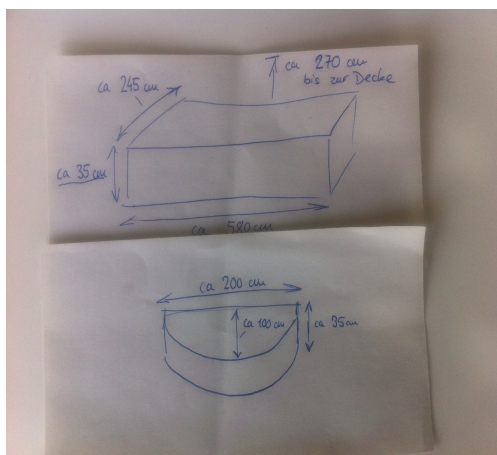

Rotebühlplatz 4
70173 Stuttgart

Holz Straße 22
71404 Korb

Stage :

Size:		
	0,35m	Height
	4,20m	Width from Sub SL to Sub SR
	5,80m	Width max.
	2,50m	Depth
	2,70m	Clearance
Catwalk / Semicircle		
	0,35m	Height
	2,0m	Width
	1,0m	Depth
	2,70m	Clearance
Power:		
	1 x	230V 16A CEE Three-Phase (Audio) Rear SR
	1 x	230V 16A CEE Three-Phase (Light) Rear SR
	2 x	230V 16A Schuko Rear Stage Left /Right